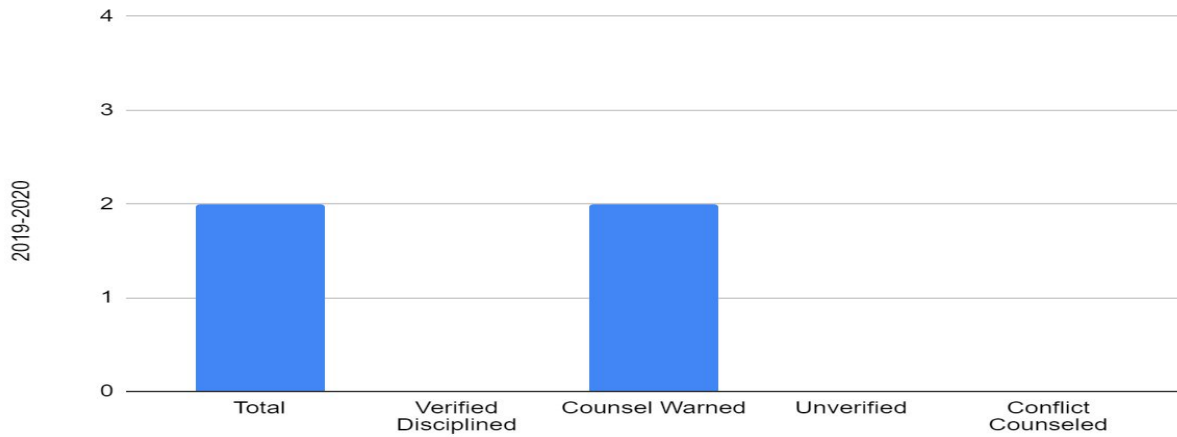

Southington Elementary School
Bully Date
2018-2019 & 2019-2020

2018/2019

2019-2020 vs.

During the 18/19 school year we received 1 complaint of bullying as compared to 2 during the 19/20 school year. The students involved were counseled regarding the impact of their actions.