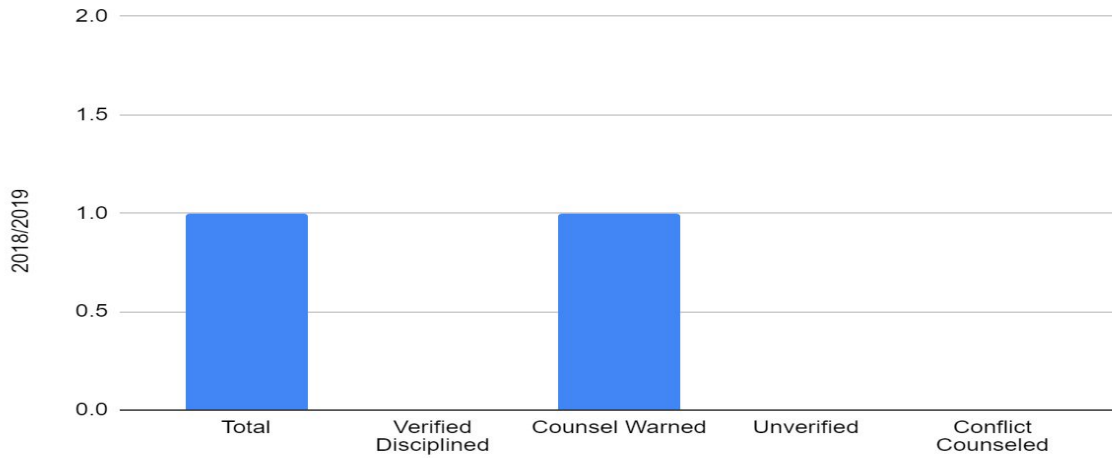

Southington Elementary School
Bully Date
2018-2019 & 2019-2020

2018/2019

2019-2020 vs.

During the 18/19 school year we received 1 complaint of bullying as compared to 2 during the 19/20 school year. The students involved were counseled regarding the impact of their actions.